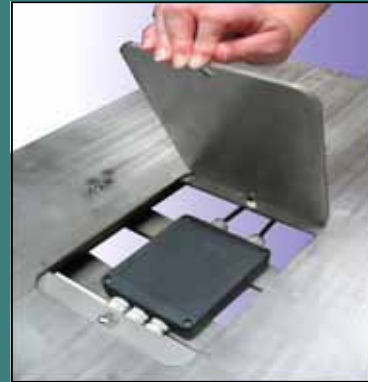

## STAINLESS STEEL PLATFORMS

The *Valuweigh* Xtra range offers a cost effective Weighing Solution without compromising on quality.

- 304 Stainless Steel
- Standard Range of Platform Sizes from 600mm to 1500mm
- Junction Box Access and Feet Adjustment via Top Plate
- Shock Absorbing Feet
- Heavy Duty Fully Welded Construction with 5mm Plate
- EC Approved R60 Loadcells

Available for either trade or non trade applications our *Valuweigh* Xtra Stainless Steel Platform Scales are ideally suited for any application.

Weighing foot adjustment

Easy access to Junction Box

### *Valuweigh* Xtra STAINLESS STEEL PLATFORM

STAINLESS STEEL PLATFORM WITH 120mm CHANNEL SUBFRAME  
 5mm SMOOTH TOP PLATE  
 4 off R60 SHEAR BEAM LOADCELLS  
 HEAVY DUTY MOUNTING FEET.  
 CABLE LENGTH 4 METRES.  
 CAPACITIES 300kg - 3000kg.