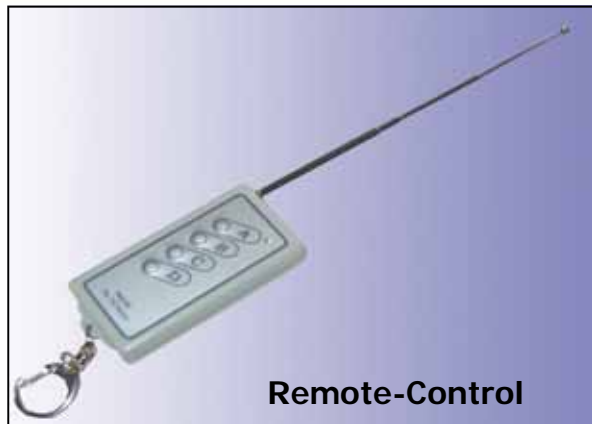

VALUEWEIGH XTRA

HIGH CAPACITY CRANE SCALES

Compact and
with carry clip

The *Valuweigh* Xtra range offers a cost effective Weighing Solution without compromising on quality.

- LCD Display (5 digit 40mm with Backlight)
- Battery Providing 150 Hours Continuous Use
- Aluminium housing with keys protected by anti-bumping protection
- Manual or Automatic Totalising facility
- Optional: Remote Control
- Capacities from 600Kg to 10,000Kg

VALUEWEIGH XTRA

Valuweigh XTRA

LOW CAPACITY CRANE SCALES

- LCD Display (5 digit 20mm with Backlight)
- Battery Providing 20 Hours Continuous use
- Constructed from Impact Resistant Case Aluminium Alloy
- Manual or Automatic Totalising facility
- Peak Hold facility
- Capacities from 50kg to 300kg